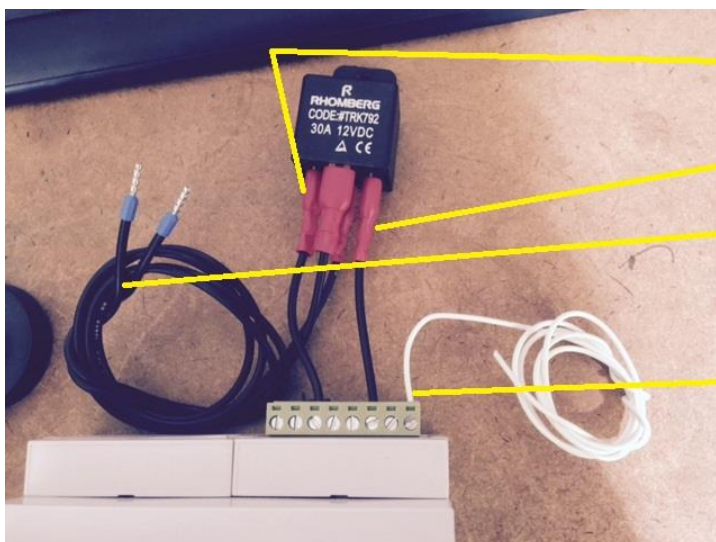

## Connections

Green/Yellow Connect to Common Alarm Nexys - Wire No 202

Blue Connect to Genset Running Nexys - Wire No 201

Black Connect to Battery Neg Nexys - Wire 31

RED Connect to Battery Pos Nexys - Wire 147

Start Relay Coil Pos

Start Relay Coil Neg

Relay Normally Open Outputs Connect to dry contact between ATS and Gen Controller. BINV

White Wire is fuel level Connect to Nexys - Wire 178