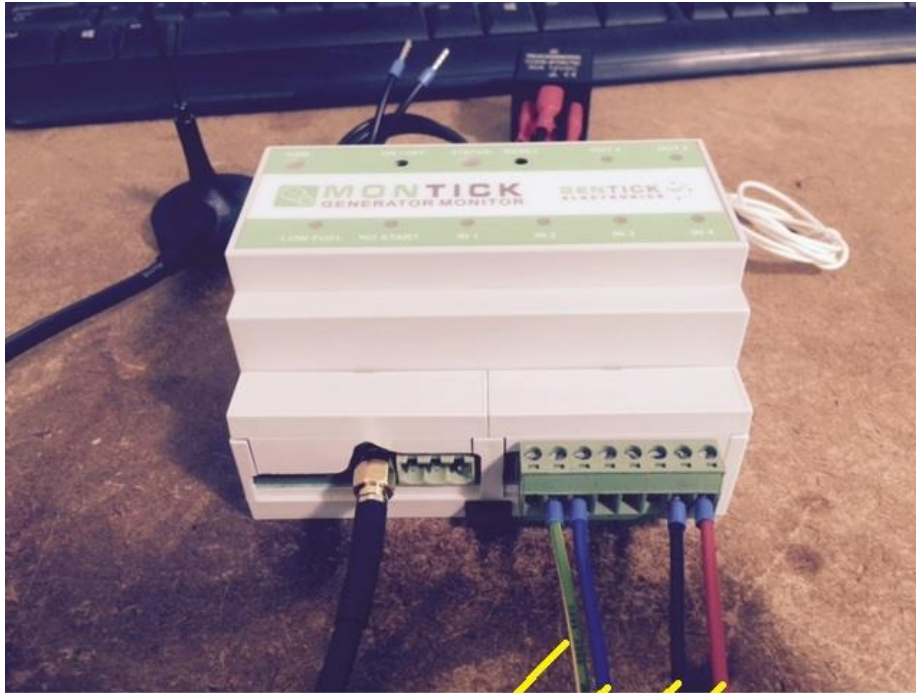

## Connections

## Connections

Green/Yellow Connect to Common Alarm Nexys - Wire No 202

Blue Connect to Genset Running Nexys - Wire No 201

Black Connect to Battery Neg Nexys - Wire 31

RED Connect to Battery Pos Nexys - Wire 147

Start Relay Coil Pos

Start Relay Coil Neg

Relay Normally Open Outputs Connect to dry contact between ATS and Gen Controller. BINV

White Wire is fuel level Connect to Nexys - Wire 178